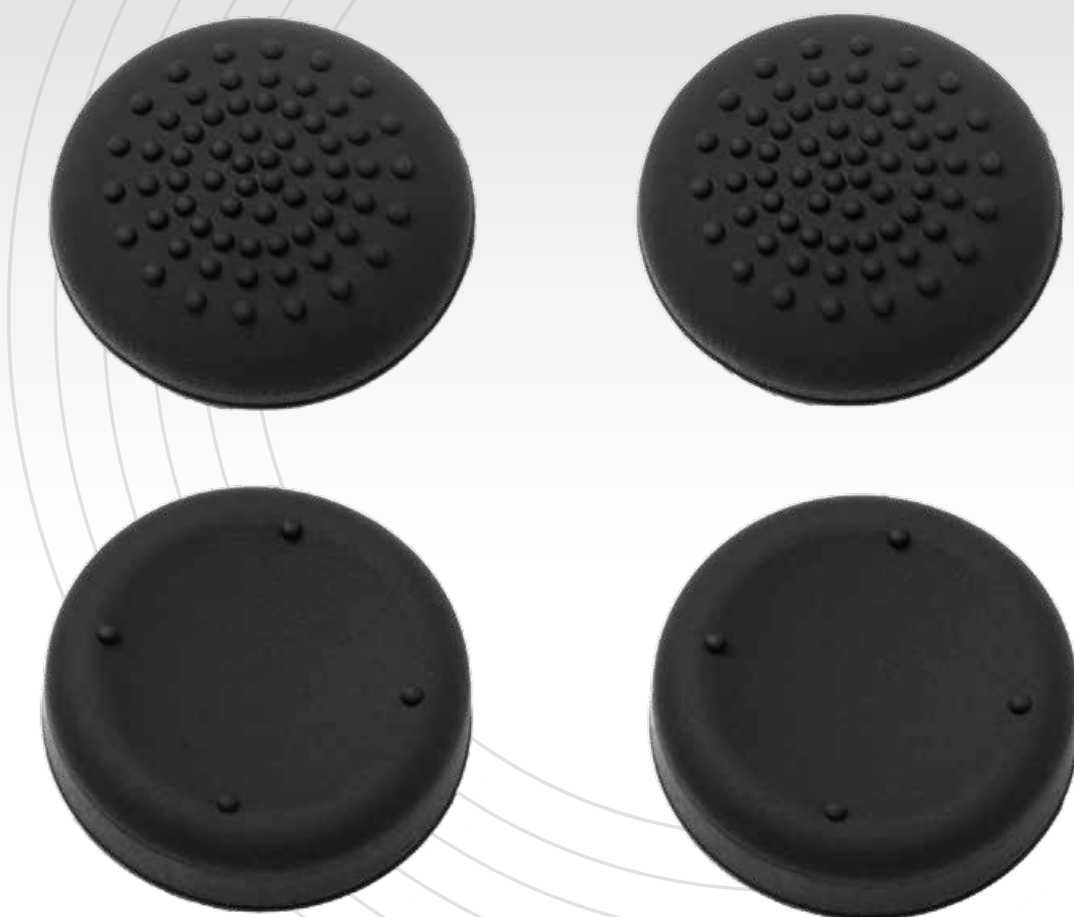

THUMB GRIPS

THUMB GRIPS

FOR PS4™ | PS5™

High-quality silicone thumb grips. They improve the precision, sensitivity and grip of the thumb on the stick, making the gaming experience more comfortable. They protect the controller's sticks and increase its longevity. The pack contains two different pairs of thumb grips.